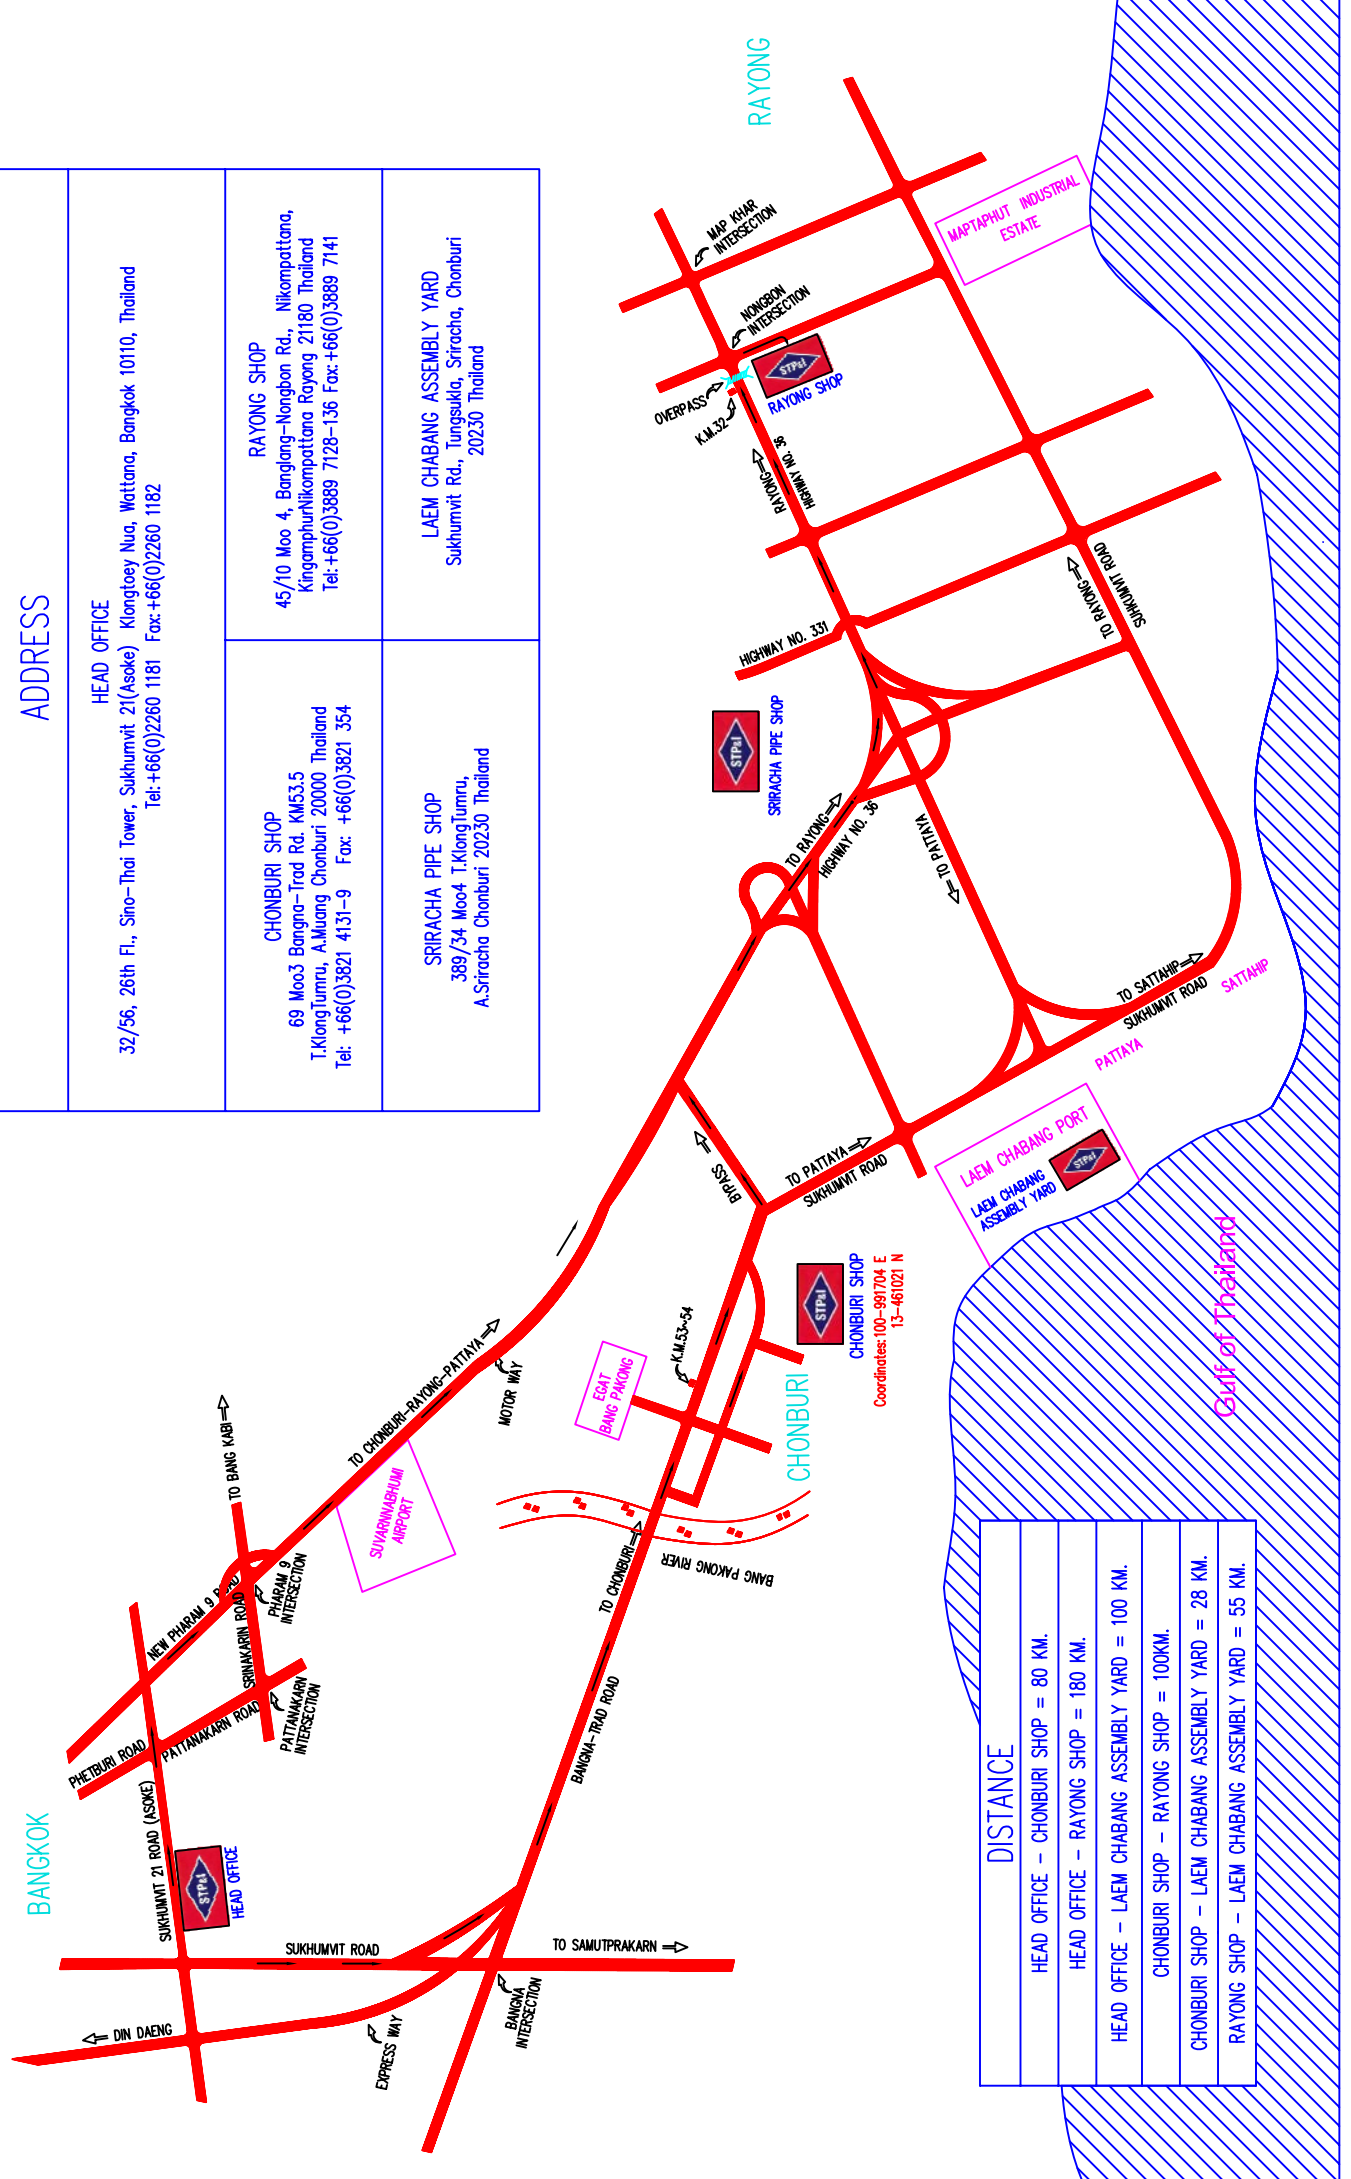

# ROUTE MAP OF STP&I FACILITIES

ADDRESS	
<b>HEAD OFFICE</b> 32/56, 26th Fl., Sino-Thai Tower, Sukhumvit 21(Asoke) Klongtoey Nua, Wattana, Bangkok 10110, Thailand Tel:+66(0)2260 1181 Fax:+66(0)2260 1182	
<b>CHONBURI SHOP</b> 69 Moo3 Bangra-Trad Rd. KM53.5 T.KlongTumru, A.Muang Chonburi 20000 Thailand Tel: +66(0)3821 4131-9 Fax: +66(0)3821 354	<b>RAYONG SHOP</b> 45/10 Moo 4, Banglang-Nongbon Rd., Nikompattana, KingamphurNikomattana Rayong 21180, Thailand Tel:+66(0)3889 7128-136 Fax:+66(0)3889 7141
<b>SRIRACHA PIPE SHOP</b> 389/34 Moo4 T.KlongTumru, A.Sriracha Chonburi 20230 Thailand	<b>LAEM CHABANG ASSEMBLY YARD</b> Sukhumvit Rd., Tungsukka, Sriracha, Chonburi 20230 Thailand

DISTANCE
HEAD OFFICE – CHONBURI SHOP = 80 KM.
HEAD OFFICE – RAYONG SHOP = 180 KM.
HEAD OFFICE – LAEM CHABANG ASSEMBLY YARD = 100 KM.
CHONBURI SHOP – RAYONG SHOP = 100KM.
CHONBURI SHOP – LAEM CHABANG ASSEMBLY YARD = 28 KM.
RAYONG SHOP – LAEM CHABANG ASSEMBLY YARD = 55 KM.

Coordinates: 100-991704 E  
13-461021 N